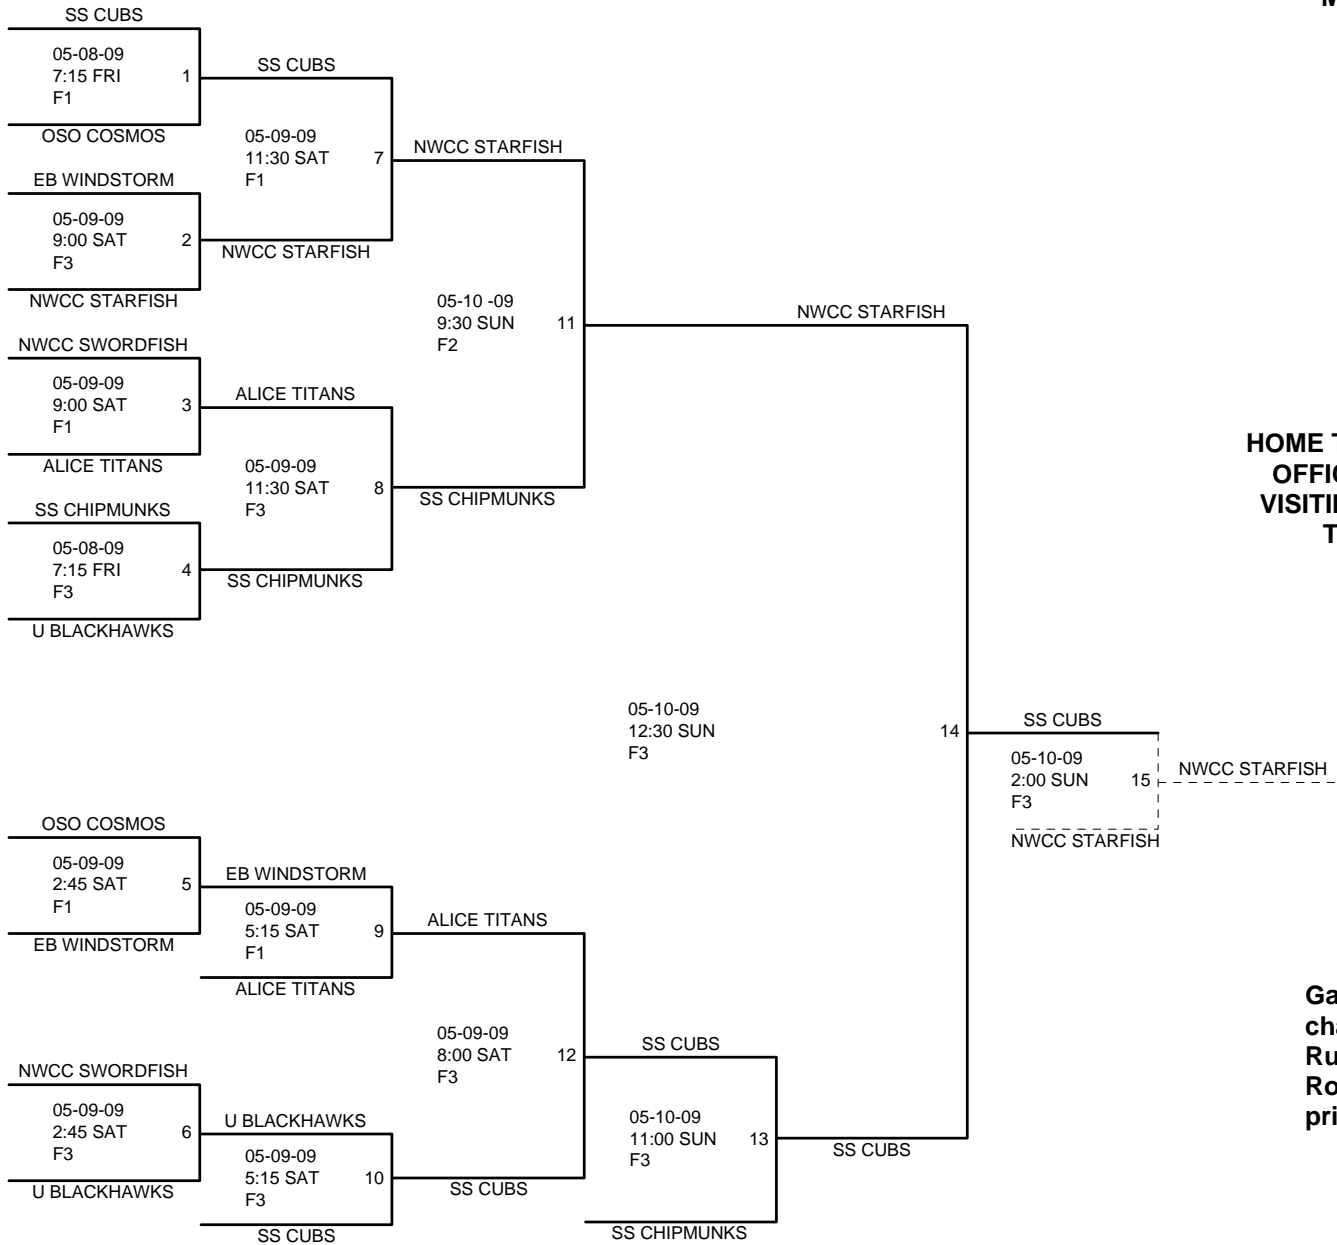

SENIOR DIVISION

SOUTHSIDE'S MOTHERS DAY TOURNEY MAY 8TH, 9TH, 10TH, 2009

**HOME TEAM WILL SUPPLY THE
OFFICIAL SCORE KEEPER.
VISITING TEAM WILL SUPPLY
THE SCOREBOARD
CONTROLLER.**

**Game Times are subject to
change by the Tournament and
Rule Directors.
Rosters should be ready 15 min.
prior to game times.**