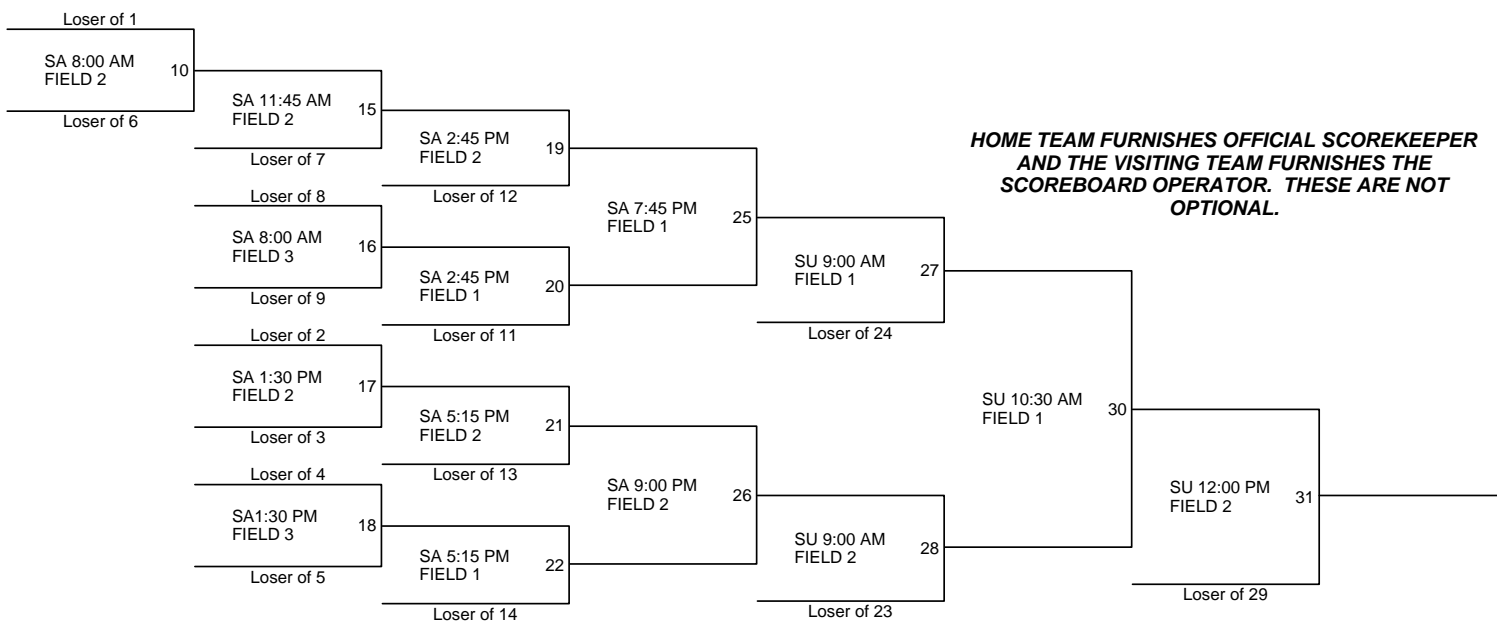

2010 State All Star Tournament
Riverside Fields
Brownsville
July 2,3,4 2010

SENIOR DIVISION

NOTE:
GAME TIME IS FORFIET TIME

Game times are subject to change up to the scheduled game time. All decisions of the Tournament Director will be final.

Championship Game
1:30 PM Sunday
Field 2

HOME TEAM FURNISHES OFFICIAL SCOREKEEPER
AND THE VISITING TEAM FURNISHES THE
SCOREBOARD OPERATOR. THESE ARE NOT
OPTIONAL.

COACHES PLEASE NOTE:

Have your line-up completed and ready for an official

15 MINUTES PRIOR TO YOUR SCHEDULED GAME TIME.

Although your game may be "delayed", BY RULE, you must have your line-up ready 15 minutes before your SCHEDULED GAME TIME.