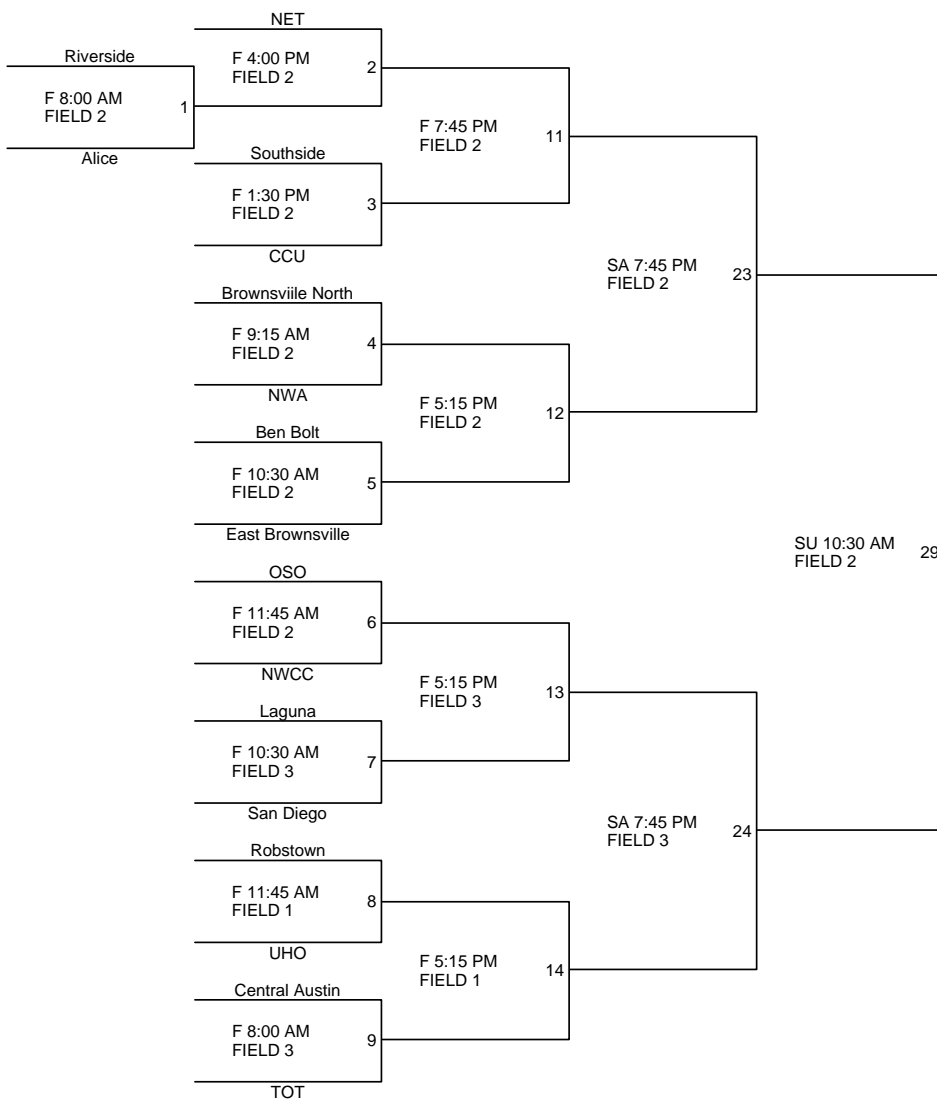

2010 State All Star Tournament
Riverside Fields
Brownsville
July 2,3,4 2010

SENIOR DIVISION

NOTE:
GAME TIME IS FORFIET TIME

Game times are subject to change up to the scheduled game time. All decisions of the Tournament Director will be final.

Championship Game
1:30 PM Sunday
Field 2

HOME TEAM FURNISHES OFFICIAL SCOREKEEPER
AND THE VISITING TEAM FURNISHES THE
SCOREBOARD OPERATOR. THESE ARE NOT
OPTIONAL.

COACHES PLEASE NOTE:

Have your line-up completed and ready for an official

15 MINUTES PRIOR TO YOUR SCHEDULED GAME TIME.

Although your game may be "delayed", BY RULE, you must have your line-up ready 15 minutes before your SCHEDULED GAME TIME.